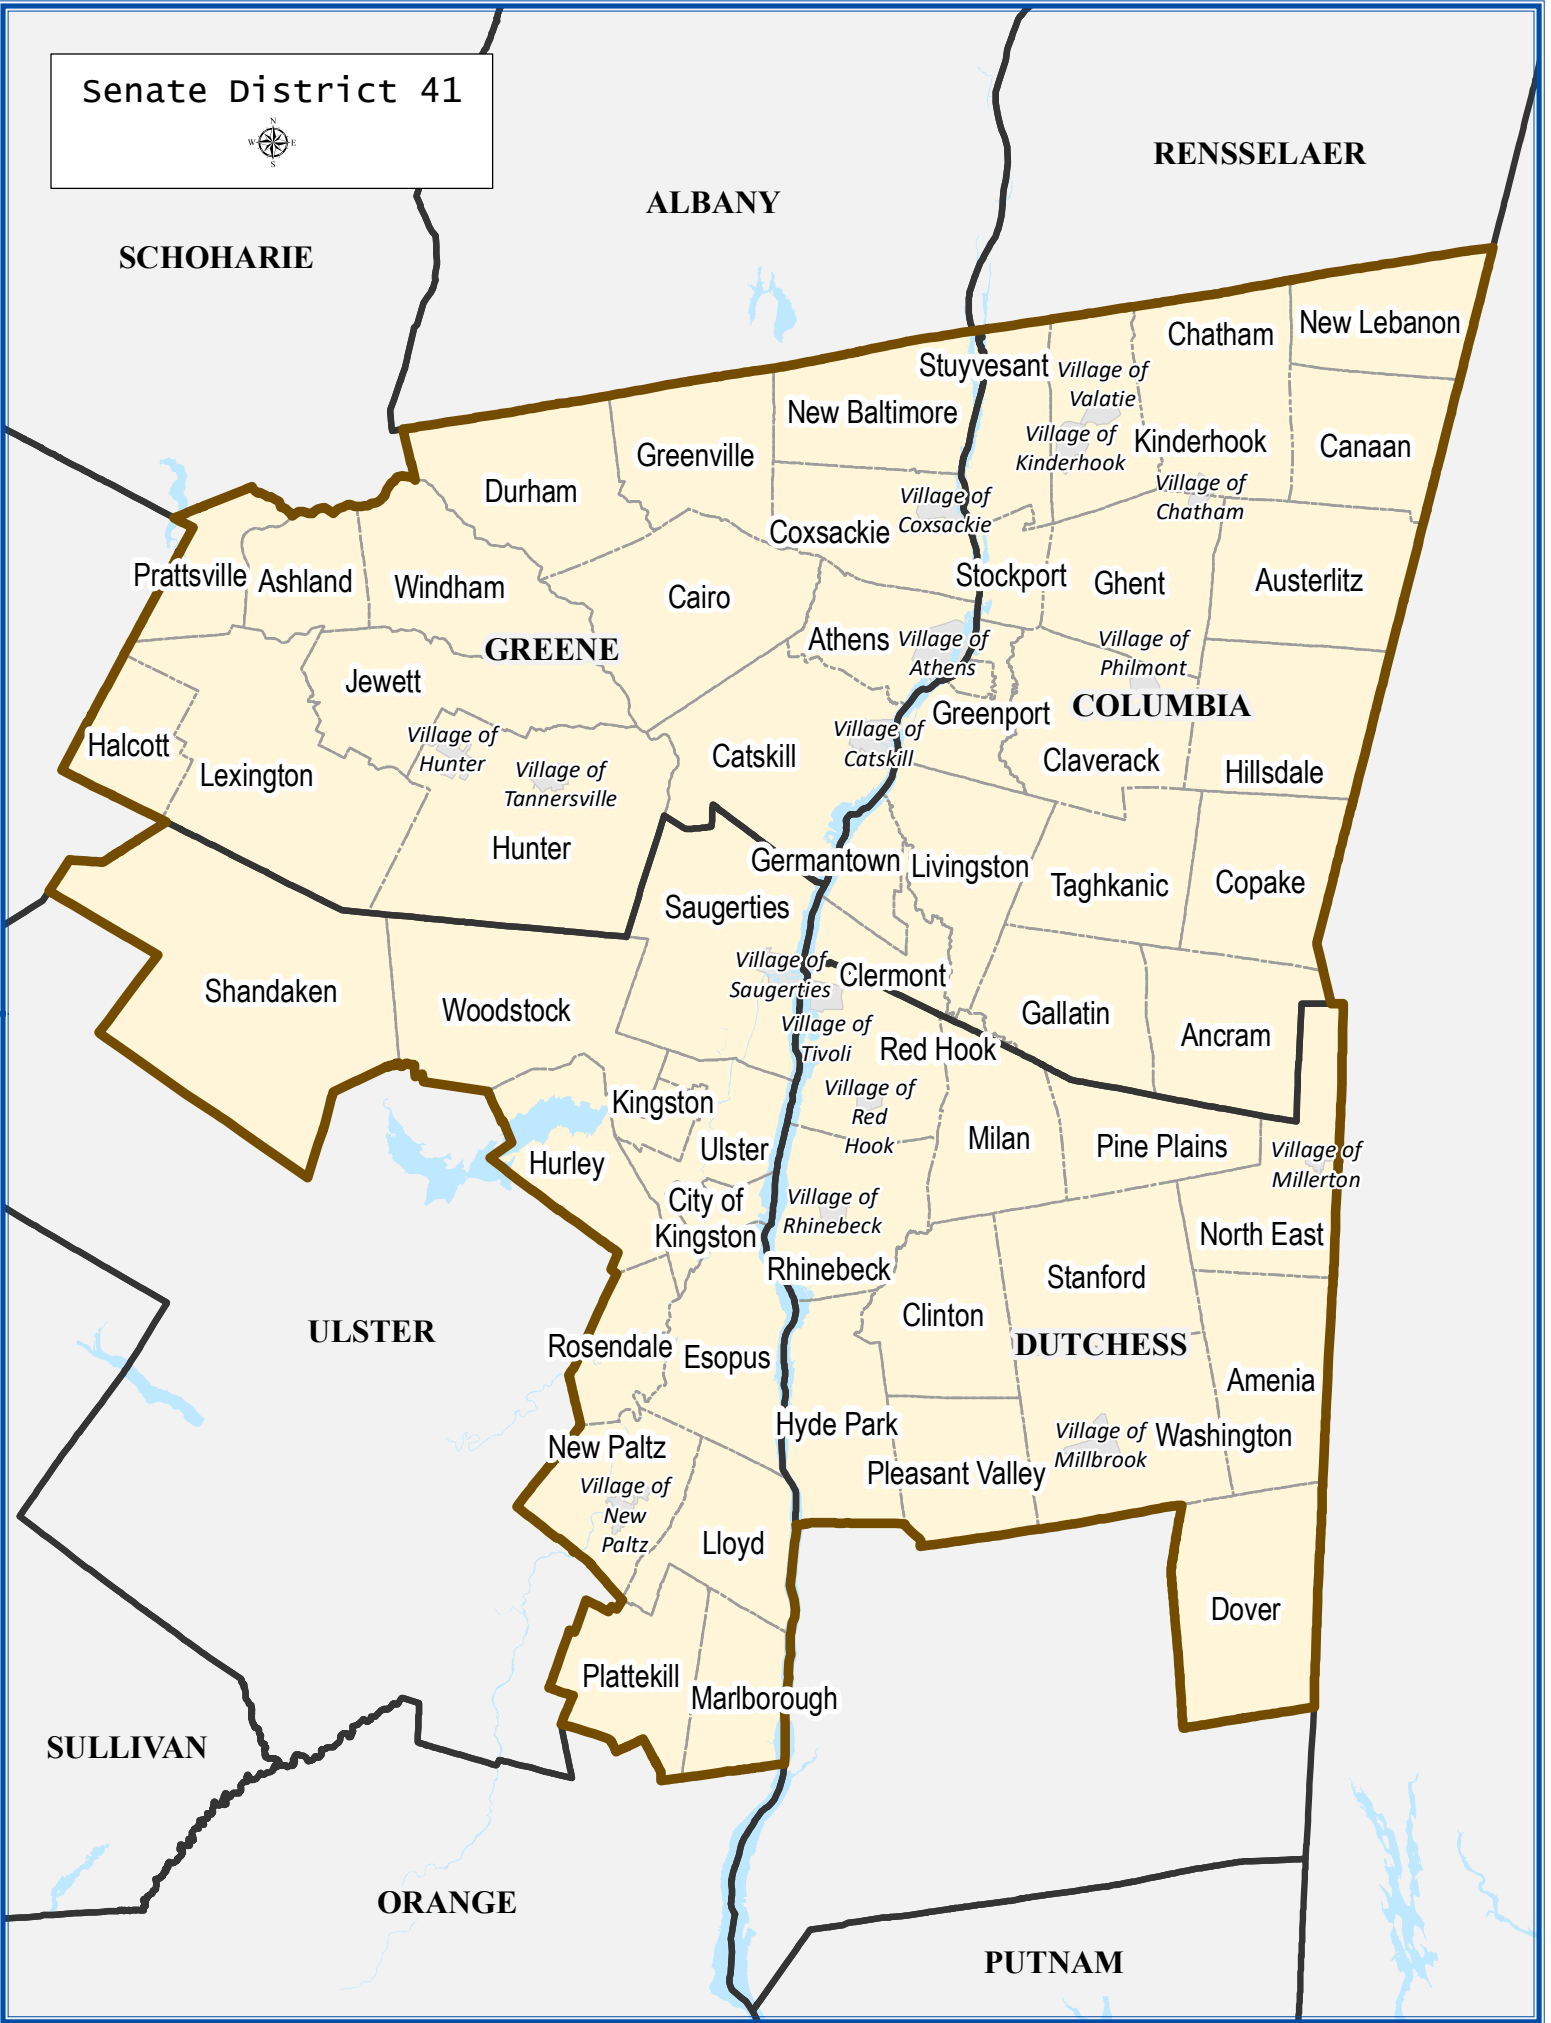

Senate District 41

## Senate District 41

Total population : 320,116  
 Deviation : -421  
 Deviation Percentage : -0.13

	NH White	NH Black	Hispanic	NH Asian	NH AmInd	NH Hwn	NH Multi	NH Other
Total	252,897	13,905	28,752	6,995	459	66	15,196	1,846
% of Total	79.00	4.34	8.98	2.19	0.14	0.02	4.75	0.58
Total 18+	215,062	10,955	19,835	5,726	397	56	9,855	1,418
% of 18+	81.68	4.16	7.53	2.17	0.15	0.02	3.74	0.54
Department of Justice								
	NH White	NH Black	Hispanic	NH Asian	NH AmInd	NH Hwn	NH Multi	NH Other
Total	252,897	17,784	28,752	8,752	4,391	173	1,471	5,896
% of Total	79.00	5.56	8.98	2.73	1.37	0.05	0.46	1.84
Total 18+	215,062	12,670	19,835	6,676	3,552	127	948	4,434
% of 18+	81.68	4.81	7.53	2.54	1.35	0.05	0.36	1.68